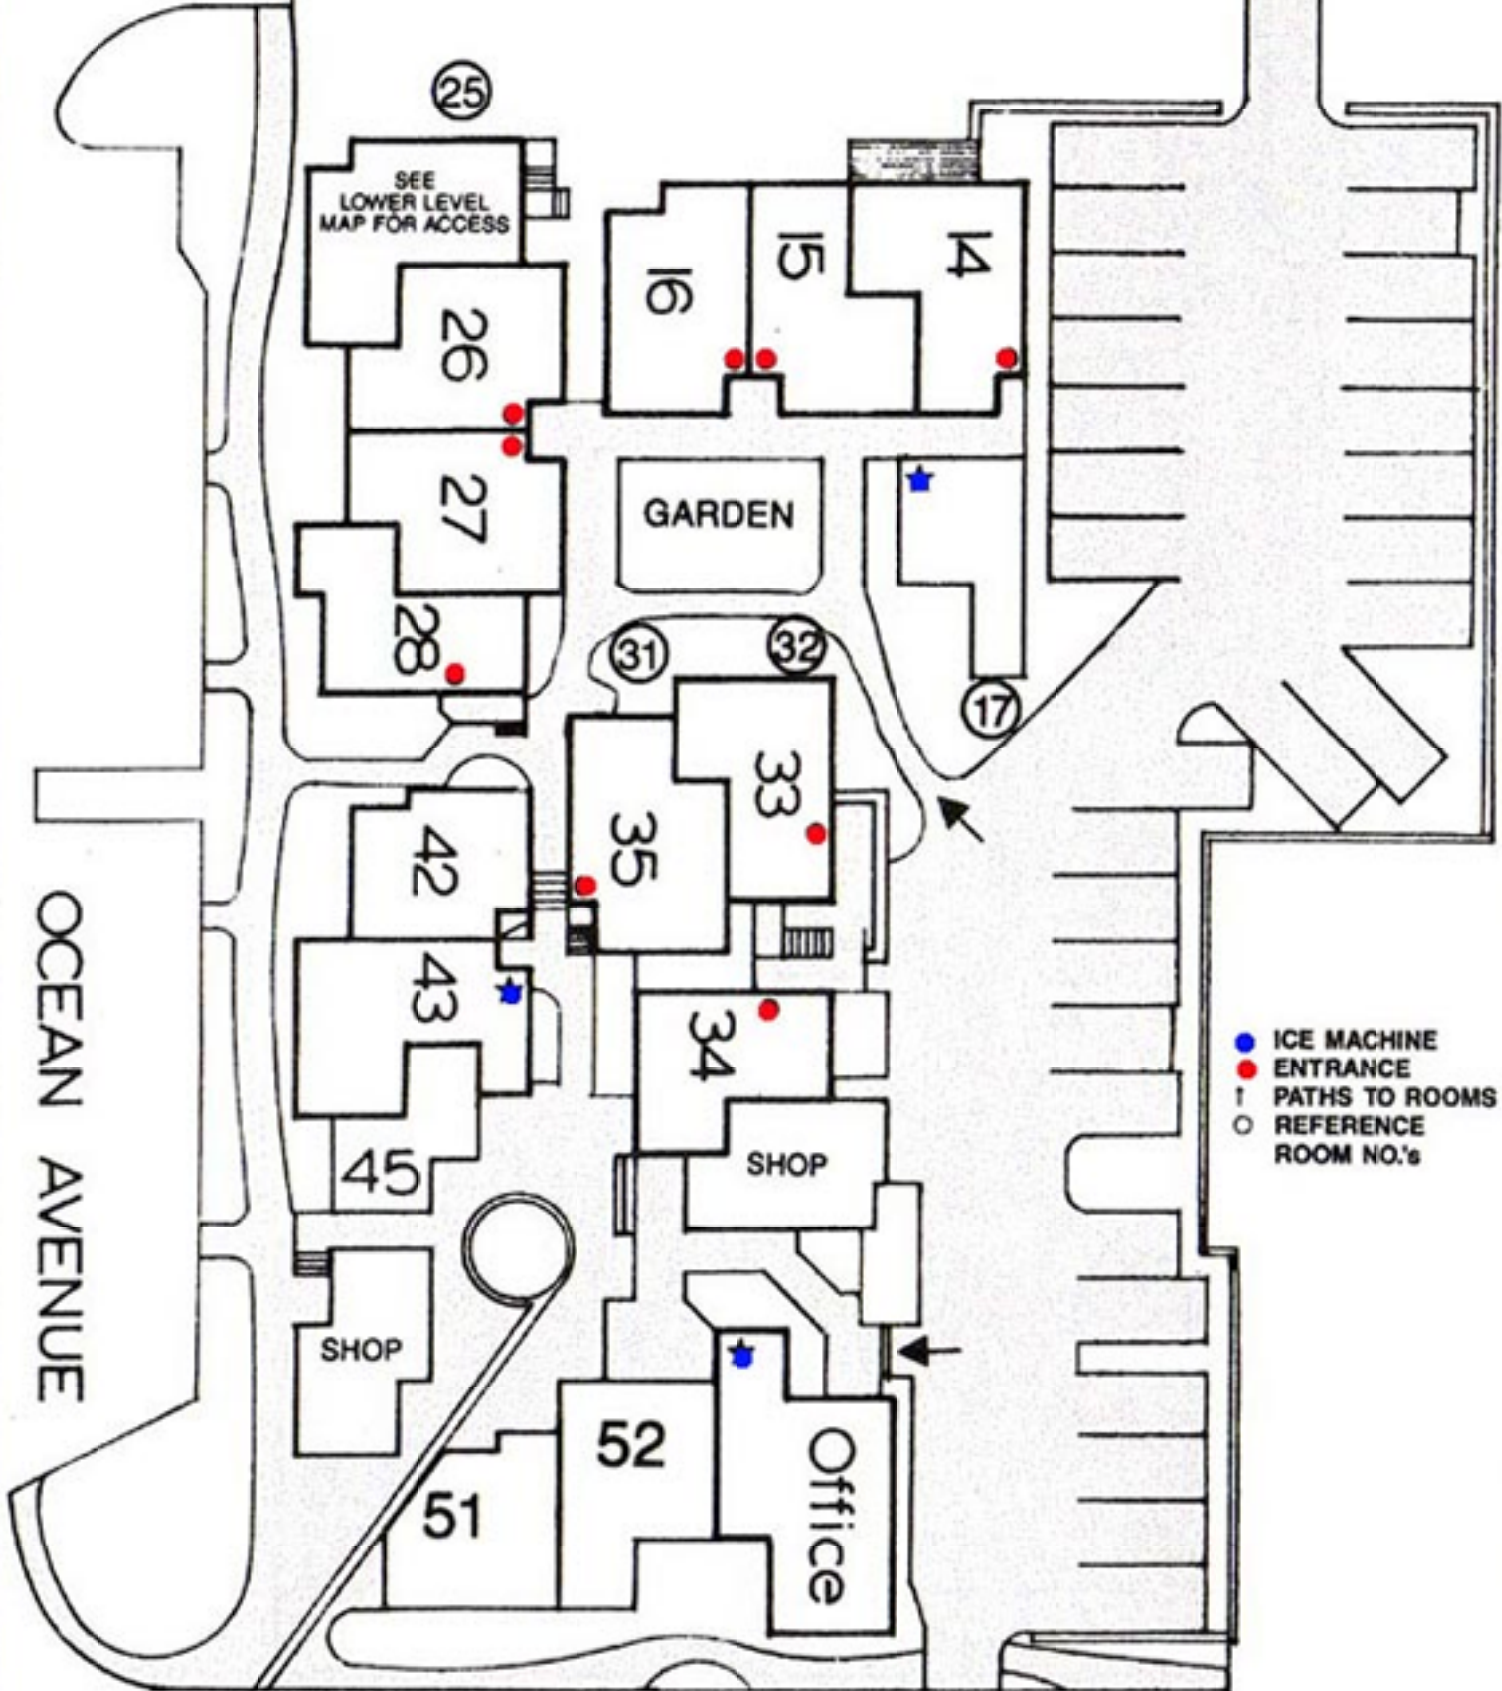

CASANOVA

INTERMEDIATE LEVEL

MONTE VERDE